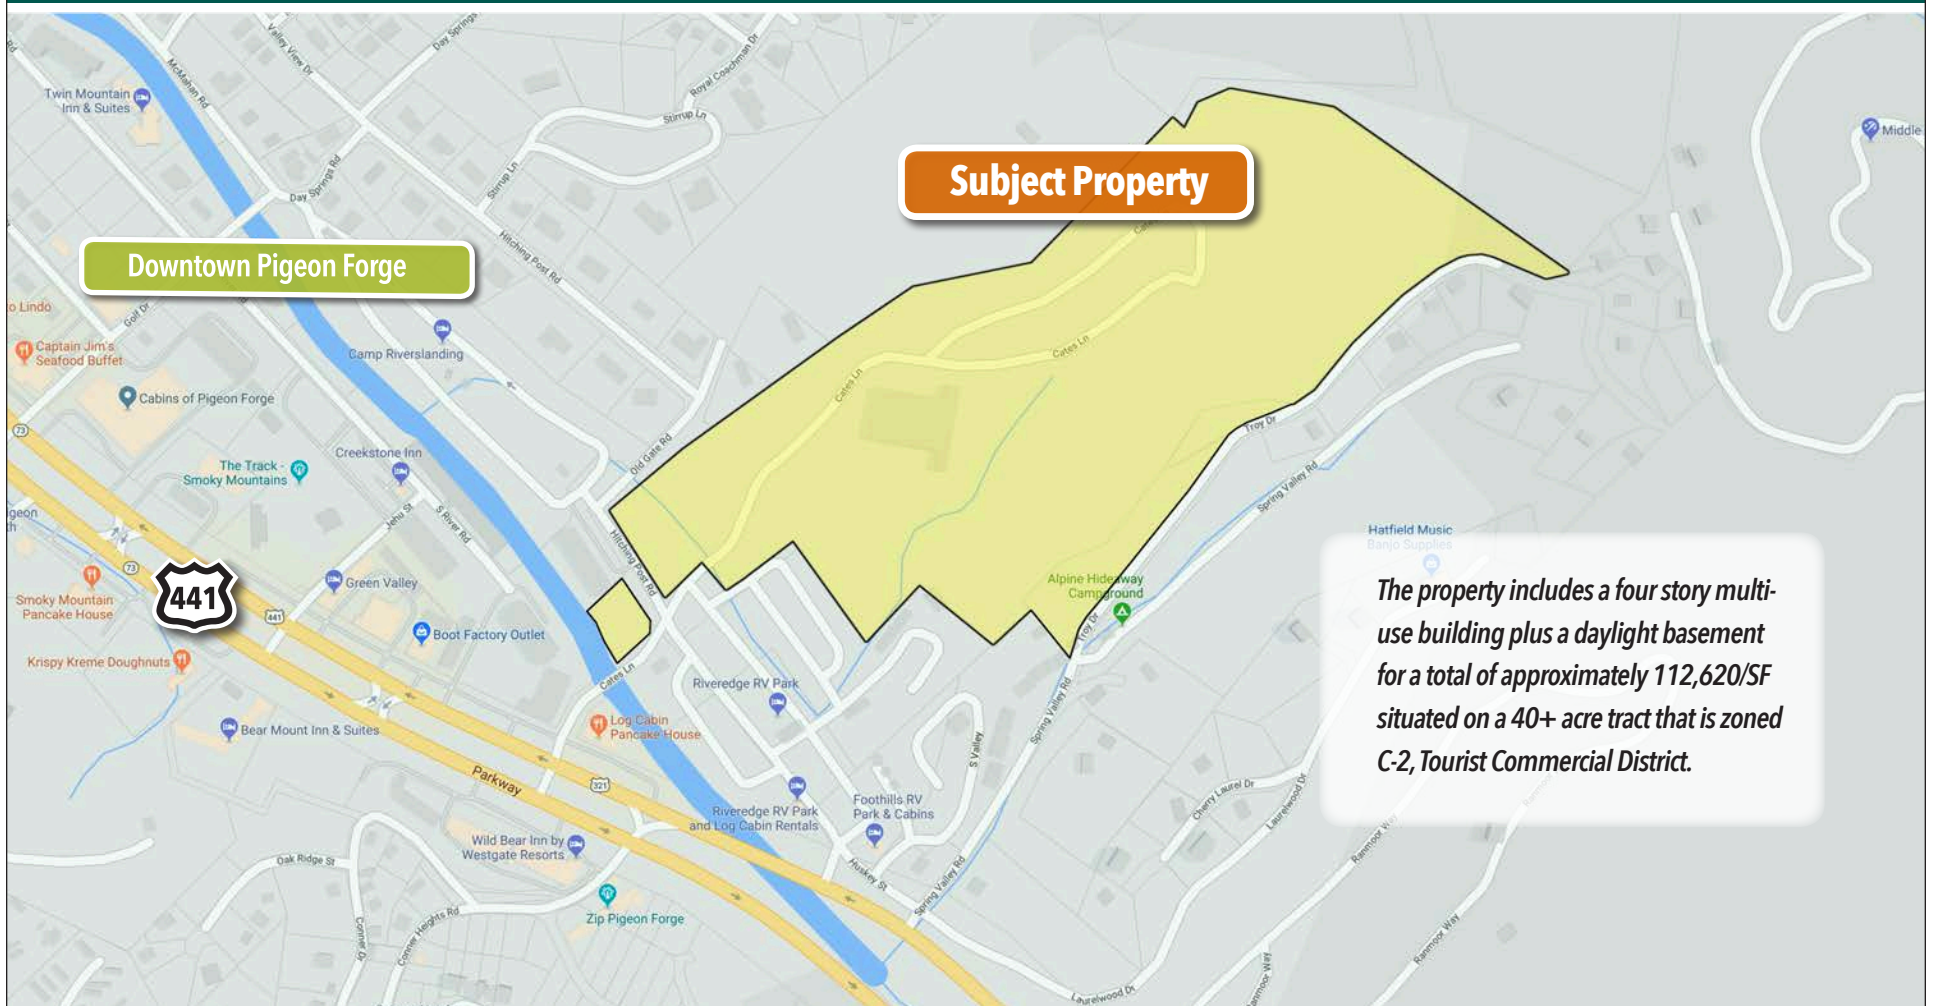

PIGEON FORGE

Entertainment Venue

Formerly Dick Clark's American Bandstand
149 Cates Lane, Pigeon Forge, TN 37863

Contact: Keith Widmer
865-777-0000 Office
keithwidmer@sigreusa.com

SIGREUSA.COM
11470 Parkside Drive | Suite 300
Knoxville, TN 37934