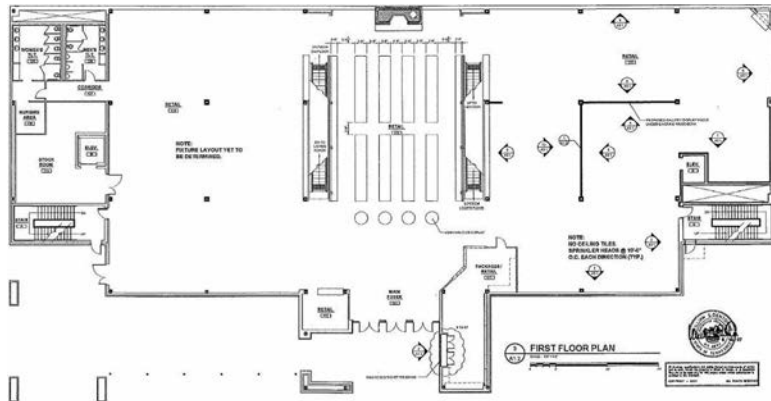

*The property includes a four story multi-use building plus a daylight basement for a total of approximately 112,620/SF situated on a 40+ acre tract that is zoned C-2, Tourist Commercial District.*

**PIGEON FORGE**

Massive Great Room and one of the Largest Commercial Kitchens in Sevier County.

**Massive Great Room** and one of the **Largest Commercial Kitchens** in Sevier County. **5 floors** ranging from 13,639 SF to 22,051 SF

- *Lower Level: loading facilities, warehouse storage, fully equipped large kitchen, restaurant facilities including dining, deli, bakery and flex areas ( all with combined seating for 500)*
- *First Floor: the entrance, lobby area with large atrium, customer service, retail displays on either end, and storage*
- *Second and Third Floors: retail displays on either end and storage*
- *Fourth Floor: office, conference areas, employee lounge and lockers and overflow storage*