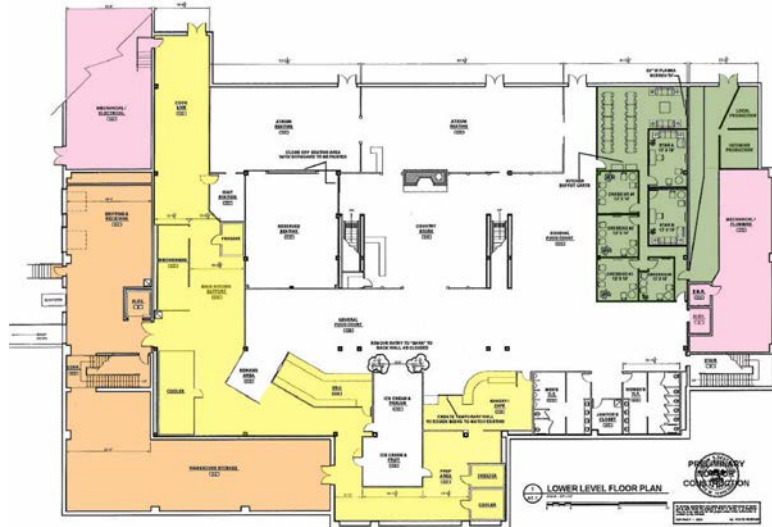

*The property includes a four story multi-use building plus a daylight basement for a total of approximately 112,620/SF situated on a 40+ acre tract that is zoned C-2, Tourist Commercial District.*

**PIGEON FORGE**

Massive Great Room and one of the Largest Commercial Kitchens in Sevier County.

**Massive Great Room** and one of the **Largest Commercial Kitchens** in Sevier County. **5 floors** ranging from 13,639 SF to 22,051 SF

- *Lower Level: loading facilities, warehouse storage, fully equipped large kitchen, restaurant facilities including dining, deli, bakery and flex areas ( all with combined seating for 500)*
- *First Floor: the entrance, lobby area with large atrium, customer service, retail displays on either end, and storage*
- *Second and Third Floors: retail displays on either end and storage*
- *Fourth Floor: office, conference areas, employee lounge and lockers and overflow storage*